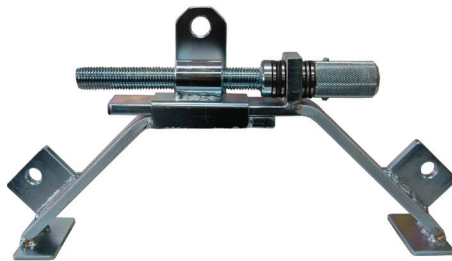

MATERIAL HANDLING

DISC, ROTOR & DRUM REMOVER

DISC, ROTOR & DRUM REMOVER

- Extendable Boom
- Lock-able Rear Swivel Wheels
- Foot Pump with Hand Release
- Foot Pump folds out of way
- 90kg Working Load Limit
- Suits most Bus and Truck models

TECHNICAL DATA

#	Working Load Limit	Description	Max Boom Height	Overall Height	Overall Width	Overall Depth
DRH1	90 kg	-	1,500 mm	1,720 mm	550 mm	850 mm
DRH1-AR1	90 kg	Adjustable caliper remover	-	-	-	-
DRH1-UR1	90 kg	Universal Brake Caliper	-	-	-	-
DRH1-HR1	90 kg	Hub and disc remover	-	-	-	-
DRH1-BD1	90 kg	Brake drum Handler	-	-	-	-

DRH1-AR1

DRH1-HR1