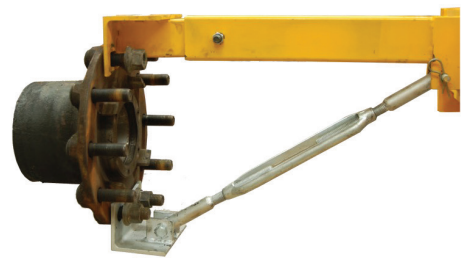

MATERIAL HANDLING

DISC, ROTOR & DRUM REMOVER

DISC, ROTOR & DRUM REMOVER

- Extendable Boom
- Lock-able Rear Swivel Wheels
- Foot Pump with Hand Release
- Foot Pump folds out of way
- 90kg Working Load Limit
- Suits most Bus and Truck models

TECHNICAL DATA

#	Working Load Limit	Description	Max Boom Height	Overall Height	Overall Width	Overall Depth
DRH1	90 kg	-	1,500 mm	1,720 mm	550 mm	850 mm
DRH1-AR1	90 kg	Adjustable caliper remover	-	-	-	-
DRH1-UR1	90 kg	Universal Brake Caliper	-	-	-	-
DRH1-HR1	90 kg	Hub and disc remover	-	-	-	-
DRH1-BD1	90 kg	Brake drum Handler	-	-	-	-

DRH1-HR1